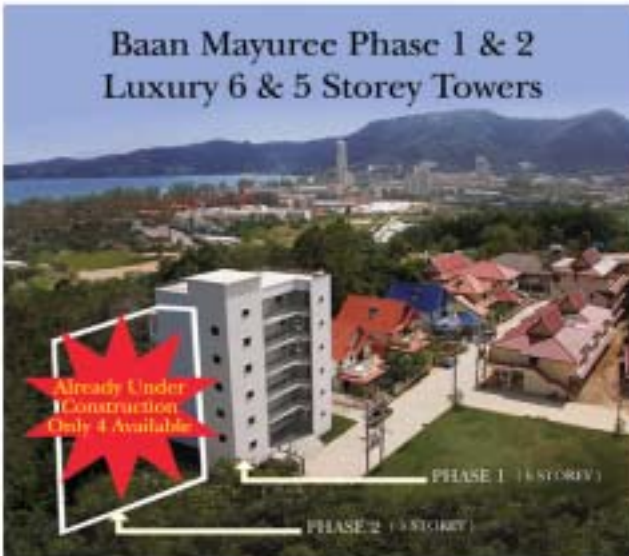

CONDOMINIUMS FOR SALE in Patong

Only 1 Left

Unit Interior

Each unit comprises of:

- Lounge Area
- Kitchen - inc breakfast bar, storage.
- 1-2 Bathrooms - inc WC, wash basin, bath or shower, hot & cold water, storage
- 2 Bedrooms

Communal Area

Approx 250 square metres inc.

- Swimming Pool
- Sauna
- Residents Bar
- Pool Table
- Tennis Table

Priced from 3.5 - 6.8 Million Baht

Contact Murray

Mob : +66 (0)6 151 1600 Fax : +66 (0)76 292 062