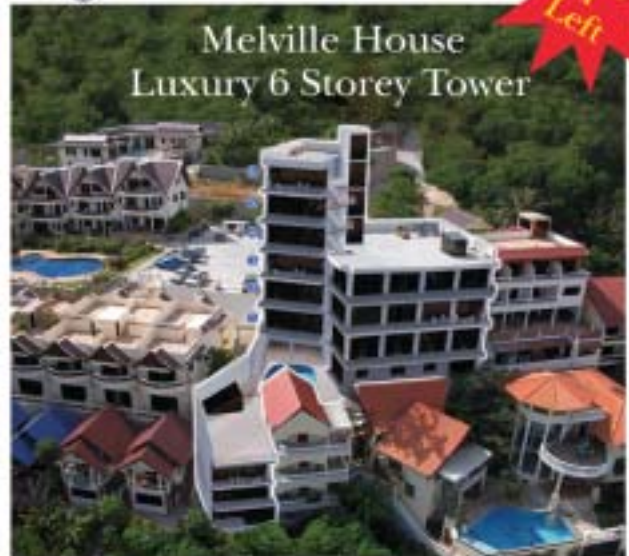

CONDOMINIUMS FOR SALE in Patong

Only 1 Left