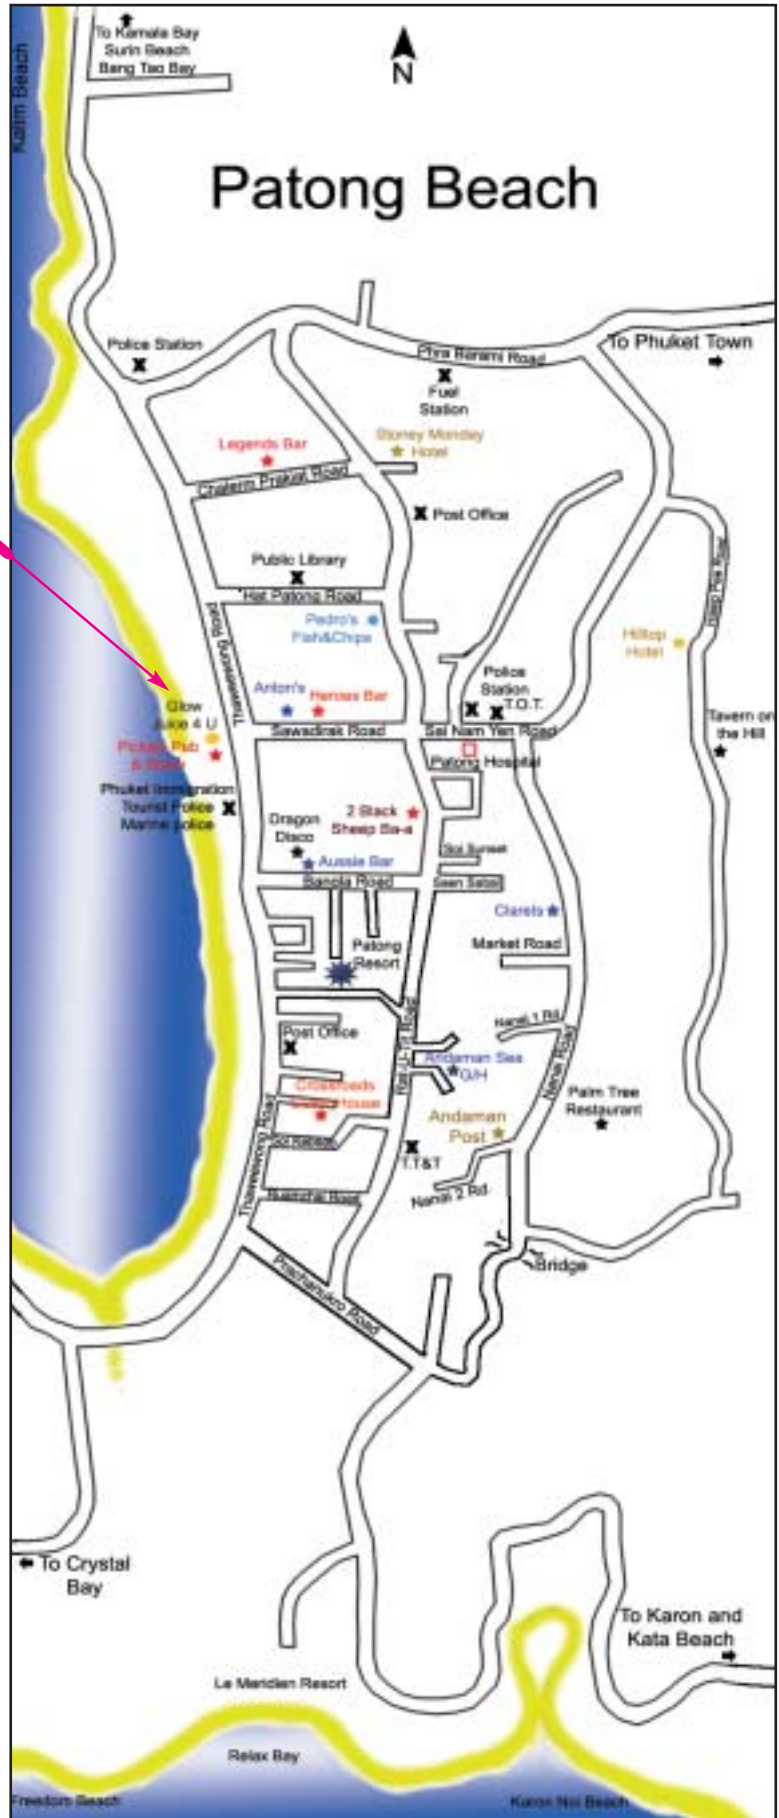

Come in to our original juice bar in Patong and experience our natural Glow juices in a relaxing surrounding. We also offer 'good coffee', sandwiches and alcohol.

Glow

Health Station
Beach end of Sawadirak Road
Patong Beach

Claret's

GUESTHOUSE
PUB,
RESTAURANT
POOL ROOM

Enjoy the best breakfast in Patong
Relax in our air conditioned bar
Take in a movie or the weekend's sport
on our 43" TV

Let Rab and Paul look after you

Rab: 07 881 7638
076 345 254
68 Nanai Road
Patong Beach
Phuket. Thailand

There are ample free maps available giving quite detailed information about Phuket Island and the individual beaches. We would recommend the ones available from the Tourist Authority of Thailand (T.A.T.)